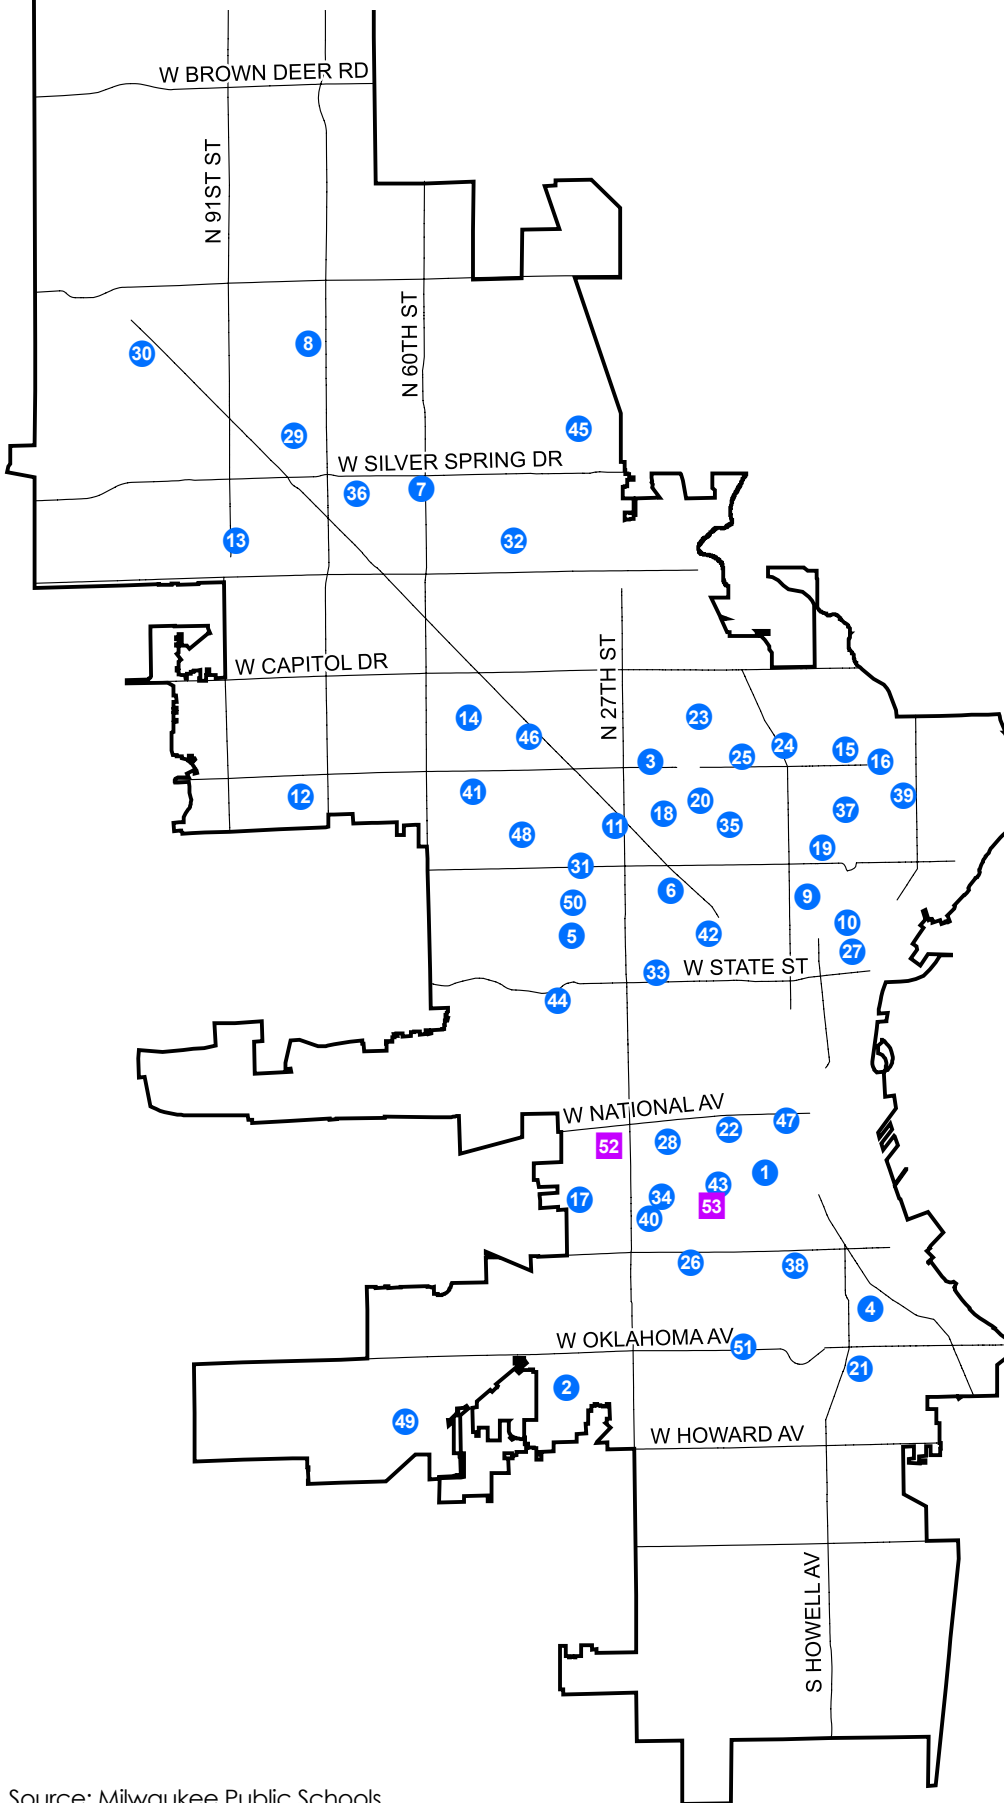

2011-2012 Milwaukee Public Schools Community Learning Centers and Safe Place Sites

Community Learning Center	
1	Allen Field
2	Audubon Middle School
3	Auer Avenue
4	Bay View High School
5	Bethune
6	Brown Street
7	Browning
8	Burroughs
9	Carver Academy
10	Cass Street
11	Clarke
12	Eighty-First Street
13	Engleburg
14	Fifty-Third Street
15	Fratney La Escuela Elem
16	Gaenslen
17	Greenfield
18	Gwen T. Jackson
19	Holmes
20	Hopkins
21	Humboldt Park
22	Kagel
23	Keefe Avenue
24	King Jr., Dr. Martin L
25	LaFollette
26	Lincoln Avenue
27	Lincoln Center Middle
28	Longfellow
29	Madison Academic Campus
30	Maple Tree
31	Metcalfe
32	Campus for Tech, Trades
33	High School of the Arts
34	Mitchell
35	North Division Multi
36	Northwest Secondary
37	Pierce
38	Riley
39	Riverside High School
40	Rogers Street Academy
41	Sherman
42	Siefert
43	South Divison
44	Story
45	Thurston Woods Campus
46	Townsend
47	Vieau
48	Washington High School
49	Wedgewood Park
50	Westside Academy I & II
51	Zablocki
Safe Place	
52	Doerfler
53	Forest Home Avenue