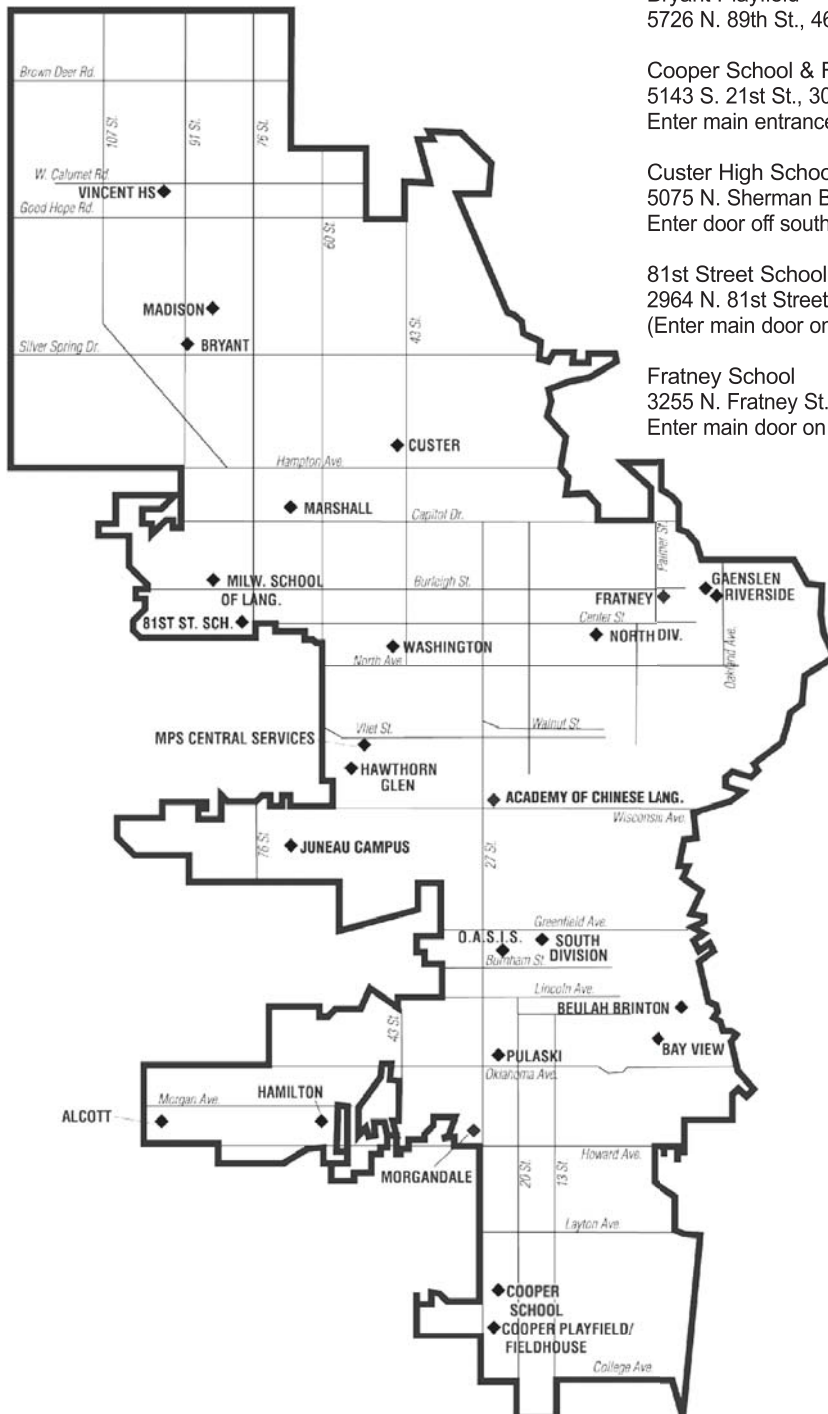

Please use the phone numbers listed only during recreation program hours at that location.

Alcott School
3563 S. 97th St., (414) 604-7415
Enter main door on 97th St.

Bay View High School
2751 S. Lenox St., (414) 294-2449
Enter S.W. door on Montana St.

Beulah Brinton Community Center
2555 S. Bay St., 481-2494

Bryant Playfield
5726 N. 89th St., 462-3421

Cooper School & Fieldhouse
5143 S. 21st St., 304-6300
Enter main entrance

Custer High School
5075 N. Sherman Blvd., 393-5014
Enter door off south parking lot

81st Street School
2964 N. 81st Street, 874-5490
(Enter main door on 81st St.)

Fratney School
3255 N. Fratney St., 267-1100
Enter main door on Fratney St.

Gaenslen School
1250 E. Burleigh St.
Enter north door, #4