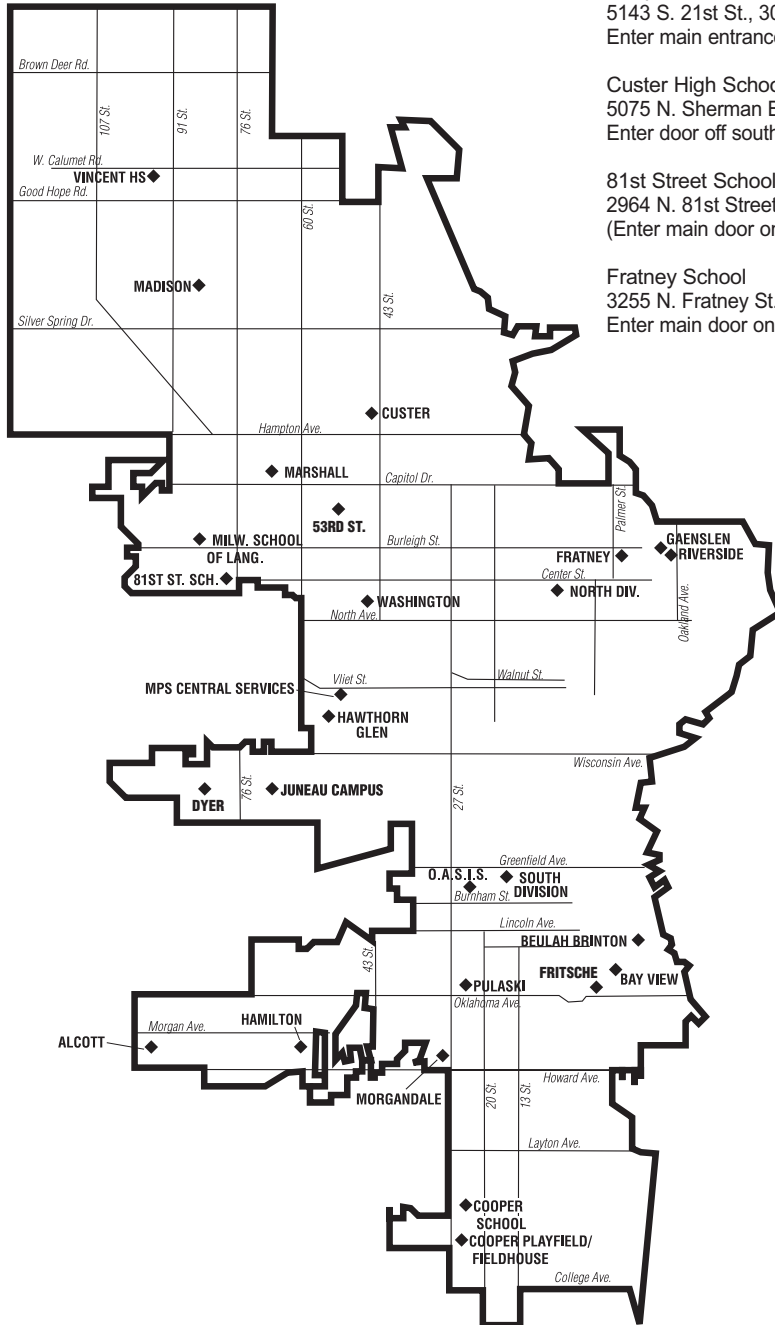

Please use the phone numbers listed only during recreation program hours at that location.

Alcott School
3563 S. 97th St., (414) 604-7415
Enter main door on 97th St.

Bay View High School
2751 S. Lenox St., (414) 294-2449
Enter S.W. door on Montana St.

Beulah Brinton Community Center
2555 S. Bay St., 481-2494

Cooper School & Fieldhouse
5143 S. 21st St., 304-6300
Enter main entrance

Custer High School
5075 N. Sherman Blvd., 393-5014
Enter door off south parking lot

81st Street School
2964 N. 81st Street, 874-5490
(Enter main door on 81st St.)

Fratney School
3255 N. Fratney St., 267-1100
Enter main door on Fratney St.

Fritsche Education Complex
2969 S. Howell Ave., 610-5635
Enter main entrance on Howell Ave.